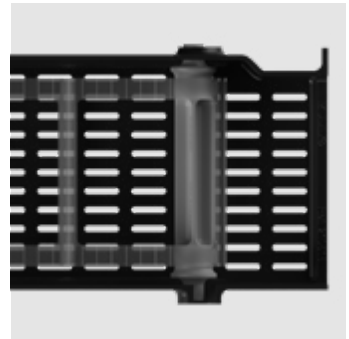

Automatic filter